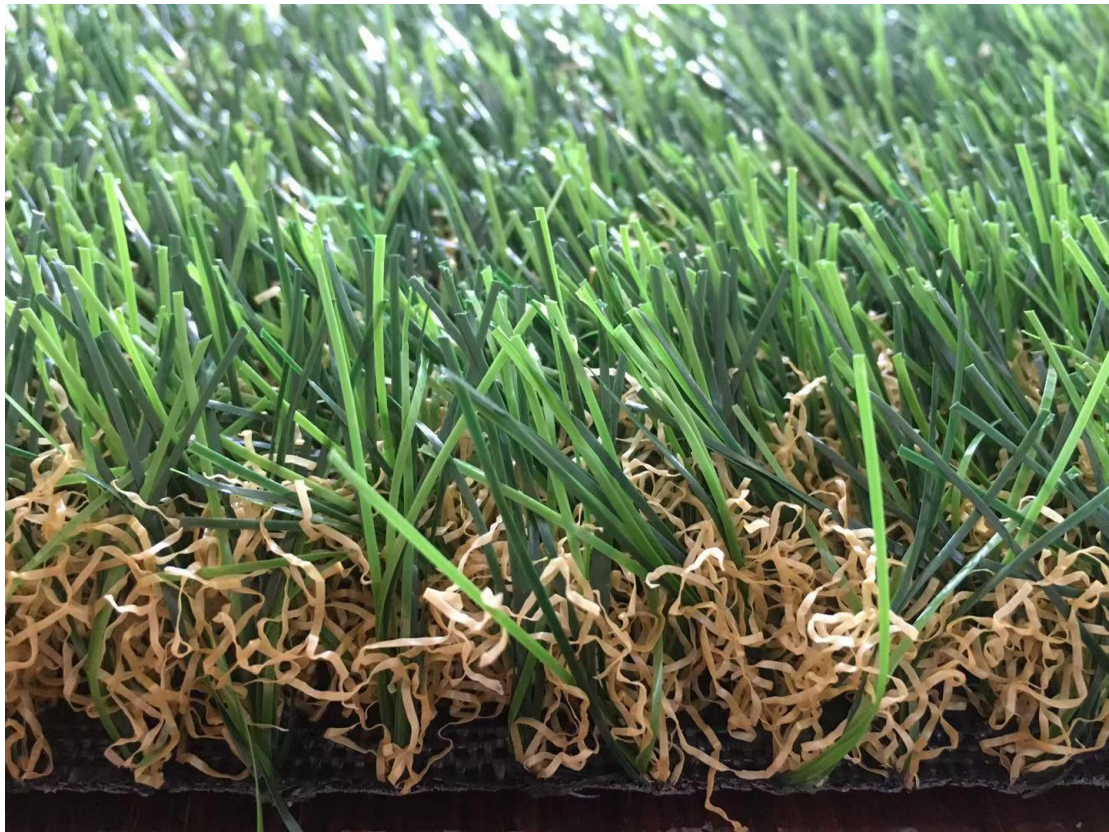

Patio Decoration Artificial Turf Grass 10000D Diamond Fiber

Garden greening not only brings a good mood, but also brings warmth to people. People can decorate the courtyard according to their own preferences. Trees are not suitable for garden greening because of factors such as leaves and shading. Biyuan patio decoration artificial turf grass, EU export standards, simulation grass effect, imported environmentally friendly raw materials, no need to care with a long service life.

Grass Specification:

Item Name	patio decoration artificial turf grass 10000D Diamond fiber
Yarn content	PE+PP
Yarn count	10000Dtex
Color	Bi-color, 3-tone
Yarn height	25-45mm
Gauge(inch)	3/8"
Stitches rate per meter(cross direction)	150-200s/m or customized
Turf density	15750-21000 turfs/sqm
Backing	Double PP+Net+SBR , PP+Net+SBR
Production process	Tufting
Roll length(m)	25m(82feet) or according to the field length
Roll width(m)	2m(6.6feet)/4m(13.1feet)
Packaging	Standard durable PP bag

groundwater.Heat and antifreeze, no release of toxic chemicals.UV test (sun protection for more than 1000 hours).

Easy to clean and maintain -- the center of the lawn has a small hole every 2 * 4 inches. You can clean the lawn with water or a detergent such as vinegar.There is a drainage hole every 4 inches and the drainage is very fast.Low maintenance: no mowing or fertilizing required.Blade height about 1.6 "(40mm), easy to clean.

Wide use - mainly used for a variety of landscape decoration, such as roof garden, terrace, sunshine room, balcony, playground, motor show, kindergarten, swimming pool, park, landscaping, yacht, fitness path greening.